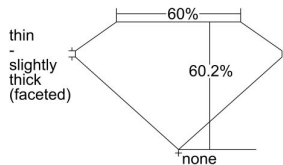

GIA®

FACSIMILE

GIA REPORT 6272929850

Verify this report at GIA.edu

GIA NATURAL DIAMOND DOSSIER®

January 24, 2018
GIA Report Number 6272929850
Shape and Cutting Style ..... Oval Brilliant
Measurements ..... 6.89 x 5.12 x 3.09 mm

GRADING RESULTS

Carat Weight ..... 0.70 carat
Color Grade ..... D
Clarity Grade SI1

ADDITIONAL GRADING INFORMATION

Polish ..... Excellent
Symmetry ..... Good
Fluorescence ..... None
Clarity Characteristics..... Feather, Cavity, Indented Natural
Inscription(s): GIA 6272929850

PROPORTIONS

Profile not to actual proportions

GRADING SCALES

GIA COLOR SCALE		GIA CLARITY SCALE	
COLORLESS	D	VERY VERY SLIGHTLY INCLUDED	FLAWLESS
	E		INTERNALLY FLAWLESS
	F		VVS₁
	G		VVS₂
	H		VS₁
	I		VS₂
	J		SI₁
	K		SI₂
	L		I₁
	M		I₂
NEAR COLORLESS	N	SLIGHTLY INCLUDED	I₃
	O		
	P		
	Q		
FAINT	R		
	S		
	T		
	U		
VERT LIGHT	V		
	W		
	X		
	Y		
COLORLESS	Z