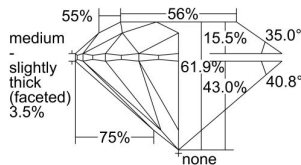

GIA®

FACSIMILE

GIA REPORT 6265587511

Verify this report at gia.edu

GIA DIAMOND DOSSIER®

August 06, 2017
GIA Report Number 6265587511
Shape and Cutting Style ..... Round Brilliant
Measurements ..... 5.70 - 5.71 x 3.53 mm

GRADING RESULTS

Carat Weight ..... 0.70 carat
Color Grade ..... O to P Range
Clarity Grade S11
Cut Grade ..... Excellent

ADDITIONAL GRADING INFORMATION

Polish ..... Excellent
Symmetry ..... Excellent
Fluorescence ..... Medium Blue
Clarity Characteristics ..... Feather
Inscription(s): GIA 6265587511

PROPORTIONS

Profile to actual proportions