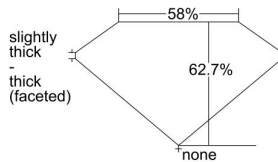

GIA®

FACSIMILE

GIA REPORT 6242834278

Verify this report at gia.edu

GIA DIAMOND DOSSIER®

February 03, 2017
GIA Report Number 6242834278
Shape and Cutting Style ..... Oval Brilliant
Measurements ..... 5.73 x 4.19 x 2.63 mm

GRADING RESULTS

Carat Weight ..... 0.40 carat
Color Grade ..... D
Clarity Grade VS1

ADDITIONAL GRADING INFORMATION

Polish ..... Very Good
Symmetry ..... Very Good
Fluorescence ..... None
Clarity Characteristics..... Feather, Needle, Indented Natural
Inscription(s): GIA 6242834278

PROPORTIONS

Profile not to actual proportions

GRADING SCALES

GIA COLOR SCALE		GIA CLARITY SCALE		
COLORLESS	D	VERY VERY SLIGHTLY INCLUDED	FLAWLESS	
	E		INTERNALLY FLAWLESS	
	F	VERY SLIGHTLY INCLUDED	VS₁	
	G		VS₂	
	H		VS₁	
	NEAR COLORLESS	I	SLIGHTLY INCLUDED	VS₂
		J		SI₁
		K	INCLUDED	SI₂
		L		I₁
		M		I₂
FAINT		N	LIGHT	I₃
		O		
		P		
	Q			
	R			
	S			
VERY LIGHT	T			
	U			
	V			
	W			
LIGHT	X			
	Y			
	Z