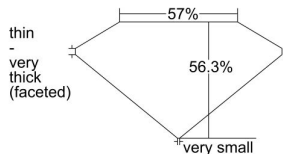

GIA®

FACSIMILE

GIA REPORT 6242261359

Verify this report at gia.edu

GIA DIAMOND DOSSIER®

November 10, 2016
GIA Report Number 6242261359
Shape and Cutting Style ..... Heart Brilliant
Measurements ..... 5.32 x 6.33 x 3.56 mm

GRADING RESULTS

Carat Weight ..... 0.70 carat
Color Grade ..... E
Clarity Grade S11

ADDITIONAL GRADING INFORMATION

Polish ..... Very Good
Symmetry ..... Good
Fluorescence ..... None
Clarity Characteristics ..... Cloud
Inscription(s): GIA 6242261359

PROPORTIONS

Profile not to actual proportions

GRADING SCALES

GIA COLOR SCALE		GIA CLARITY SCALE			
COLORLESS	D	VERY VERY SLIGHTLY INCLUDED	FLAWLESS		
	E		INTERNALLY FLAWLESS		
	F	VERY SLIGHTLY INCLUDED	VVS₁		
	G		VVS₂		
	H		VS₁		
	NEAR COLORLESS	I	SLIGHTLY INCLUDED	VS₂	
		J		S1₁	
		FAINT	K	INCLUDED	S1₂
			L		I₁
			M		I₂
VERY LIGHT	N	LIGHT	I₃		
	O				
	P				
	Q				
	R				
	S				
	T				
	U				
	V				
	W				
	X				
	Y				
	Z