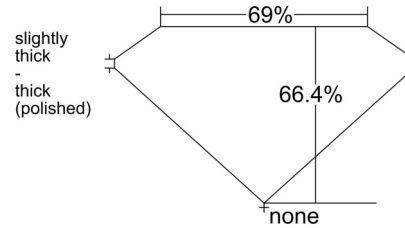

PROPORTIONS

Profile not to actual proportions