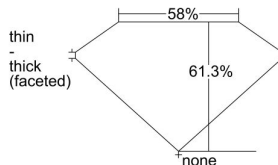

GIA®

FACSIMILE

GIA REPORT 6227671271

Verify this report at GIA.edu

GIA NATURAL DIAMOND DOSSIER®

October 13, 2022
GIA Report Number 6227671271
Shape and Cutting Style ..... Oval Brilliant
Measurements ..... 7.13 x 5.27 x 3.23 mm

GRADING RESULTS

Carat Weight ..... 0.80 carat
Color Grade ..... E
Clarity Grade VS2

ADDITIONAL GRADING INFORMATION

Polish ..... Excellent
Symmetry ..... Very Good
Fluorescence ..... Faint
Clarity Characteristics ..... Crystal, Cloud
Inscription(s): GIA 6227671271

PROPORTIONS

Profile not to actual proportions

GRADING SCALES

GIA COLOR SCALE		GIA CLARITY SCALE			
COLORLESS	D	VERY VERY SLIGHTLY INCLUDED	FLAWLESS		
	E		INTERNALLY FLAWLESS		
	F	VERY SLIGHTLY INCLUDED	VVS₁		
	G		VVS₂		
	H		VS₁		
	NEAR COLORLESS	I	SLIGHTLY INCLUDED	VS₂	
		J		SI₁	
		FAINT	K	INCLUDED	SI₂
			L		I₁
			M		I₂
VERT LIGHT	N	INCLUDED	I₃		
	O				
	P				
	Q				
	R				
	S				
	T				
LIGHT	U				
	V				
	W				
	X				
Y					
Z