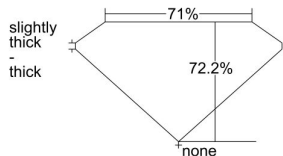

GIA®

FACSIMILE

GIA REPORT 6227385614

Verify this report at GIA.edu

GIA NATURAL DIAMOND DOSSIER®

March 30, 2022
GIA Report Number 6227385614
Shape and Cutting Style ..... Square Modified Brilliant
Measurements ..... 4.07 x 4.07 x 2.94 mm

GRADING RESULTS

Carat Weight ..... 0.41 carat
Color Grade ..... D
Clarity Grade VVS1

ADDITIONAL GRADING INFORMATION

Polish ..... Excellent
Symmetry ..... Very Good
Fluorescence ..... None
Clarity Characteristics ..... Chip
Inscription(s): GIA 6227385614

PROPORTIONS

Profile not to actual proportions

GRADING SCALES

GIA COLOR SCALE		GIA CLARITY SCALE			
COLORLESS	D	VERY VERY SLIGHTLY INCLUDED	FLAWLESS		
	E		INTERNALLY FLAWLESS		
	F	VERY SLIGHTLY INCLUDED	VVS₁		
	G		VVS₂		
	H		VS₁		
	NEAR COLORLESS	I	SLIGHTLY INCLUDED	VS₂	
		J		SI₁	
		FAINT	K	INCLUDED	SI₂
			L		I₁
			M		I₂
VERT LIGHT	N	LIGHT	I₃		
	O				
	P				
	Q				
	R