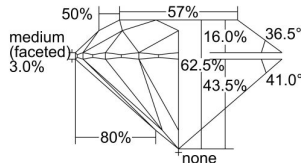

GIA®

FACSIMILE

GIA REPORT 6227359845

Verify this report at GIA.edu

GIA NATURAL DIAMOND DOSSIER®

March 17, 2022
GIA Report Number 6227359845
Shape and Cutting Style ..... Round Brilliant
Measurements ..... 5.05 - 5.08 x 3.17 mm

GRADING RESULTS

Carat Weight ..... 0.50 carat
Color Grade ..... D
Clarity Grade VS1
Cut Grade ..... Excellent

ADDITIONAL GRADING INFORMATION

Polish ..... Excellent
Symmetry ..... Excellent
Fluorescence ..... Faint
Clarity Characteristics ..... Cloud
Inscription(s): GIA 6227359845

PROPORTIONS

Profile to actual proportions

GRADING SCALES

GIA COLOR SCALE	GIA CLARITY SCALE	GIA CUT SCALE	
D	FLAWLESS	EXCELLENT	
E	INTERNALLY FLAWLESS		
F		VVS₁	VERY GOOD
G	VVS₂		
H	VS₁	GOOD	
I	VS₂		
J	SI₁	FAIR	
K	SI₂		
L	I₁	POOR	
M	I₂		
N	I₃		
O			
P			
Q			
R			
S			
T			
U			
V			
W			
X			
Y			
Z