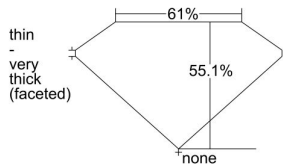

GIA®

FACSIMILE

GIA REPORT 6227346574

Verify this report at GIA.edu

GIA NATURAL DIAMOND DOSSIER®

March 14, 2022
GIA Report Number **6227346574**
Shape and Cutting Style ..... **Heart Brilliant**
Measurements ..... **5.29 x 6.15 x 3.39 mm**

GRADING RESULTS

Carat Weight ..... **0.65 carat**
Color Grade ..... **F**
Clarity Grade **VS1**

ADDITIONAL GRADING INFORMATION

Polish ..... **Excellent**
Symmetry ..... **Very Good**
Fluorescence ..... **Faint**
Clarity Characteristics..... **Crystal, Cloud, Pinpoint**
Inscription(s): **GIA 6227346574**

PROPORTIONS

Profile not to actual proportions

GRADING SCALES

GIA COLOR SCALE		GIA CLARITY SCALE			
COLORLESS	D	VERY SLIGHTLY SIGHTLY INCLUDED	FLAWLESS		
	E		INTERNALLY FLAWLESS		
	F		VS₁		
	NEAR COLORLESS	G	VERY SLIGHTLY INCLUDED	VS₂	
		H		VS₁	
		I		VS₂	
		J		SI₁	
	FAINT	K	SLIGHTLY INCLUDED	SI₂	
		L		I₁	
		M		I₂	
N		I₃			
VERT LIGHT		O		INCLUDED	
		P			
	Q				
	R				
	S				
	T				
	U				
LIGHT	V				
	W				
	X				
	Y				
	Z