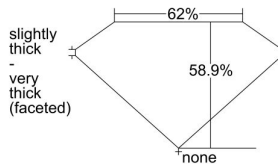

GIA®

FACSIMILE

GIA REPORT 6227277764

Verify this report at GIA.edu

GIA NATURAL DIAMOND DOSSIER®

February 09, 2022
GIA Report Number 6227277764
Shape and Cutting Style ..... Heart Brilliant
Measurements ..... 4.97 x 5.98 x 3.52 mm

GRADING RESULTS

Carat Weight ..... 0.65 carat
Color Grade ..... E
Clarity Grade VVS2

ADDITIONAL GRADING INFORMATION

Polish ..... Excellent
Symmetry ..... Excellent
Fluorescence ..... Faint
Clarity Characteristics..... Indented Natural
Inscription(s): GIA 6227277764

PROPORTIONS

Profile not to actual proportions

GRADING SCALES

GIA COLOR SCALE		GIA CLARITY SCALE	
COLORLESS	D	VERY VERY SLIGHTLY INCLUDED	FLAWLESS
	E		INTERNALLY FLAWLESS
	F		VVS₁
	G		VVS₂
	H		VS₁
	I		VS₂
	J		SI₁
	K		SI₂
	L		I₁
	M		I₂
NEAR COLORLESS	N	SLIGHTLY INCLUDED	I₃
	O		
	P		
	Q		
FAINT	R		
	S		
	T		
	U		
VERY LIGHT	V		
	W		
	X		
	Y		
LIGHT	Z