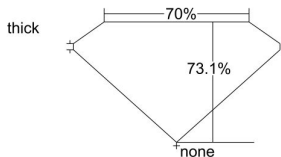

GIA®

FACSIMILE

GIA REPORT 6227151756

Verify this report at GIA.edu

GIA NATURAL DIAMOND DOSSIER®

November 15, 2021
GIA Report Number 6227151756
Shape and Cutting Style ..... Square Modified Brilliant
Measurements ..... 4.74 x 4.68 x 3.42 mm

GRADING RESULTS

Carat Weight ..... 0.70 carat
Color Grade ..... E
Clarity Grade VVS1

ADDITIONAL GRADING INFORMATION

Polish ..... Very Good
Symmetry ..... Very Good
Fluorescence ..... None
Clarity Characteristics ..... Feather, Chip
Inscription(s): GIA 6227151756

PROPORTIONS

Profile not to actual proportions

GRADING SCALES

GIA COLOR SCALE		GIA CLARITY SCALE			
COLORLESS	D	VERY VERY SLIGHTLY INCLUDED	FLAWLESS		
	E		INTERNALLY FLAWLESS		
	F	VERY SLIGHTLY INCLUDED	VVS₁		
	G		VVS₂		
	H		VS₁		
	NEAR COLORLESS	I	SLIGHTLY INCLUDED	VS₂	
		J		SI₁	
		FAINT	K	INCLUDED	SI₂
			L		I₁
			M		I₂
VERT LIGHT	N	LIGHT	I₃		
	O				
	P				
	Q				
	R				
	S				
	T