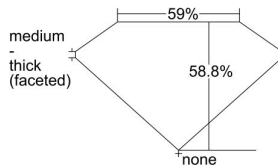

GIA®

FACSIMILE

GIA REPORT 6227125693

Verify this report at GIA.edu

GIA NATURAL DIAMOND DOSSIER®

November 08, 2021
GIA Report Number 6227125693
Shape and Cutting Style ..... Heart Brilliant
Measurements ..... 3.98 x 4.72 x 2.77 mm

GRADING RESULTS

Carat Weight ..... 0.30 carat
Color Grade ..... G
Clarity Grade VVS2

ADDITIONAL GRADING INFORMATION

Polish ..... Excellent
Symmetry ..... Very Good
Fluorescence ..... None
Clarity Characteristics ..... Pinpoint
Inscription(s): GIA 6227125693

PROPORTIONS

Profile not to actual proportions

GRADING SCALES

GIA COLOR SCALE		GIA CLARITY SCALE			
COLORLESS	D	VERY VERY SLIGHTLY INCLUDED	FLAWLESS		
	E		INTERNALLY FLAWLESS		
	F	VERY SLIGHTLY INCLUDED	VVS₁		
	G		VVS₂		
	H		VS₁		
	NEAR COLORLESS	I	SLIGHTLY INCLUDED	VS₂	
		J		SI₁	
		FAINT	K	INCLUDED	SI₂
			L		I₁
			M		I₂
VERT LIGHT	N	LIGHT	I₃		
	O				
	P				
	Q				
	R