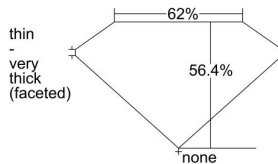

GIA®

FACSIMILE

GIA REPORT 6227105748

Verify this report at GIA.edu

GIA NATURAL DIAMOND DOSSIER®

October 26, 2021
GIA Report Number 6227105748
Shape and Cutting Style ..... Heart Brilliant
Measurements ..... 4.62 x 5.02 x 2.84 mm

GRADING RESULTS

Carat Weight ..... 0.40 carat
Color Grade ..... H
Clarity Grade VVS2

ADDITIONAL GRADING INFORMATION

Polish ..... Excellent
Symmetry ..... Good
Fluorescence ..... Faint
Clarity Characteristics..... Pinpoint, Cavity
Inscription(s): GIA 6227105748

PROPORTIONS

Profile not to actual proportions

GRADING SCALES

GIA COLOR SCALE		GIA CLARITY SCALE			
COLORLESS	D	VERY VERY SLIGHTLY INCLUDED	FLAWLESS		
	E		INTERNALLY FLAWLESS		
	F	VERY SLIGHTLY INCLUDED	VVS₁		
	G		VVS₂		
	H		VS₁		
	NEAR COLORLESS	I	SLIGHTLY INCLUDED	VS₂	
		J		SI₁	
		FAINT	K	INCLUDED	SI₂
			L		I₁
	M		I₂		
VERT LIGHT	N		INCLUDED	I₃	
	O				
	P				
	Q				
	R				
	S				
LIGHT	T				
	U				
	V				
	W				
	X				
	Y				
Z