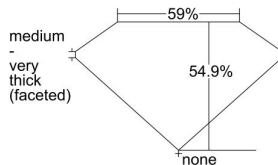

GIA®

FACSIMILE

GIA REPORT 6227053596

Verify this report at GIA.edu

GIA NATURAL DIAMOND DOSSIER®

October 05, 2021
GIA Report Number 6227053596
Shape and Cutting Style ..... Heart Brilliant
Measurements ..... 4.51 x 5.27 x 2.89 mm

GRADING RESULTS

Carat Weight ..... 0.41 carat
Color Grade ..... G
Clarity Grade VVS1

ADDITIONAL GRADING INFORMATION

Polish ..... Excellent
Symmetry ..... Good
Fluorescence ..... None
Clarity Characteristics..... Pinpoint, Feather, Chip, Natural
Inspection(s): GIA 6227053596

PROPORTIONS

Profile not to actual proportions

GRADING SCALES

GIA COLOR SCALE		GIA CLARITY SCALE			
COLORLESS	D	VERY VERY SLIGHTLY INCLUDED	FLAWLESS		
	E		INTERNALLY FLAWLESS		
	F	VERY SLIGHTLY INCLUDED	VVS₁		
	G		VVS₂		
	H		VS₁		
	NEAR COLORLESS	I	SLIGHTLY INCLUDED	VS₂	
		J		SI₁	
		FAINT	K	INCLUDED	SI₂
			L		I₁
			M		I₂
VERTICALLY LIGHT	N	INCLUDED	I₃		
	O				
	P				
	Q				
	R				
LIGHT	S				
	T				
	U				
	V				
	W				
X					
Y					
Z