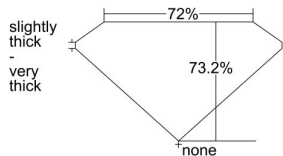

GIA®

FACSIMILE

GIA REPORT 6227044047

Verify this report at GIA.edu

GIA NATURAL DIAMOND DOSSIER®

October 05, 2021
GIA Report Number **6227044047**
Shape and Cutting Style ..... **Square Modified Brilliant**
Measurements ..... **5.00 x 4.86 x 3.56 mm**

GRADING RESULTS

Carat Weight ..... **0.71 carat**
Color Grade ..... **F**
Clarity Grade **VS1**

ADDITIONAL GRADING INFORMATION

Polish ..... **Excellent**
Symmetry ..... **Good**
Fluorescence ..... **None**
Clarity Characteristics ..... **Cloud**
Inscription(s): **GIA 6227044047**

PROPORTIONS

Profile not to actual proportions

GRADING SCALES

GIA COLOR SCALE		GIA CLARITY SCALE			
COLORLESS	D	VERY VERY SLIGHTLY INCLUDED	FLAWLESS		
	E		INTERNALLY FLAWLESS		
	F	VERY SLIGHTLY INCLUDED	VVS₁		
	G		VVS₂		
	H		VS₁		
	NEAR COLORLESS	I	SLIGHTLY INCLUDED	VS₂	
		J		SI₁	
		FAINT	K	INCLUDED	SI₂
			L		I₁
			M		I₂
VERT LIGHT	N	LIGHT	I₃		
	O				
	P				
	Q				
	R