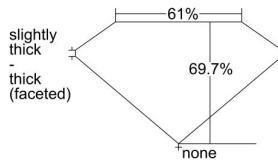

GIA®

FACSIMILE

GIA REPORT 6225523994

Verify this report at GIA.edu

GIA NATURAL DIAMOND DOSSIER®

March 16, 2021
GIA Report Number 6225523994
Shape and Cutting Style ..... Cushion Modified Brilliant
Measurements ..... 5.54 x 5.26 x 3.67 mm

GRADING RESULTS

Carat Weight ..... 0.80 carat
Color Grade ..... E
Clarity Grade VS1

ADDITIONAL GRADING INFORMATION

Polish ..... Excellent
Symmetry ..... Excellent
Fluorescence ..... None
Clarity Characteristics..... Crystal, Pinpoint
Inscription(s): GIA 6225523994

PROPORTIONS

Profile not to actual proportions

GRADING SCALES

GIA COLOR SCALE		GIA CLARITY SCALE	
NEAR COLORLESS	D	VERY VERY SLIGHTLY INCLUDED	FLAWLESS
	E		INTERNALLY FLAWLESS
	F	VERY SLIGHTLY INCLUDED	VVS₁
	G		VVS₂
	H	SLIGHTLY INCLUDED	VS₁
	I		VS₂
	J	INCLUDED	SI₁
	K		SI₂
	L	INCLUDED	I₁
	M		I₂
N	INCLUDED	I₃	
O			
P			
Q			
R			
S			
T			
U			
V			
W			
X			
Y			
Z