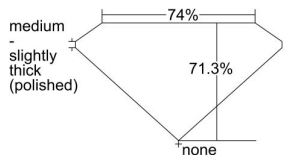

GIA®

FACSIMILE

GIA REPORT 6224637959

Verify this report at GIA.edu

GIA NATURAL DIAMOND DOSSIER®

September 14, 2022
GIA Report Number 6224637959
Shape and Cutting Style ..... Square Modified Brilliant
Measurements ..... 4.66 x 4.59 x 3.28 mm

GRADING RESULTS

Carat Weight ..... 0.60 carat
Color Grade ..... H
Clarity Grade VS1

ADDITIONAL GRADING INFORMATION

Polish ..... Excellent
Symmetry ..... Very Good
Fluorescence ..... None
Clarity Characteristics..... Cloud, Feather, Indented Natural
Inspection(s): GIA 6224637959

PROPORTIONS

Profile not to actual proportions

GRADING SCALES

GIA COLOR SCALE		GIA CLARITY SCALE			
COLORLESS	D	VERY VERY SLIGHTLY INCLUDED	FLAWLESS		
	E		INTERNALLY FLAWLESS		
	F	VERY SLIGHTLY INCLUDED	VVS₁		
	G		VVS₂		
	H		VS₁		
	NEAR COLORLESS	I	SLIGHTLY INCLUDED	VS₂	
		J		SI₁	
		FAINT	K	INCLUDED	SI₂
			L		I₁
			M		I₂
VERT LIGHT	N	LIGHT	I₃		
	O				
	P				
	Q				
	R