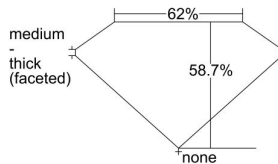

GIA®

FACSIMILE

GIA REPORT 6224594110

Verify this report at GIA.edu

GIA NATURAL DIAMOND DOSSIER®

August 16, 2022
GIA Report Number 6224594110
Shape and Cutting Style ..... Heart Brilliant
Measurements ..... 4.47 x 5.04 x 2.96 mm

GRADING RESULTS

Carat Weight ..... 0.41 carat
Color Grade ..... G
Clarity Grade VS1

ADDITIONAL GRADING INFORMATION

Polish ..... Excellent
Symmetry ..... Very Good
Fluorescence ..... None
Clarity Characteristics ..... Feather, Pinpoint, Cloud
Inscription(s): GIA 6224594110

PROPORTIONS

Profile not to actual proportions

GRADING SCALES

GIA COLOR SCALE		GIA CLARITY SCALE			
COLORLESS	D	VERY VERY SLIGHTLY INCLUDED	FLAWLESS		
	E		INTERNALLY FLAWLESS		
	F		VS₁		
	NEAR COLORLESS	G	VERY SLIGHTLY INCLUDED	VS₂	
		H		VS₁	
		FAINT	I	SLIGHTLY INCLUDED	VS₂
			J		SI₁
	K		SI₂		
	VERT LIGHT		L	INCLUDED	I₁
			M		I₂
N			I₃		
LIGHT		O			
		P			
		Q			
		R			
	S				
	T				
	U				
	V				
	W				
	X				
	Y				
	Z