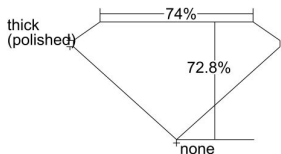

GIA®

FACSIMILE

GIA REPORT 6224570481

Verify this report at GIA.edu

GIA NATURAL DIAMOND DOSSIER®

August 03, 2022
GIA Report Number 6224570481
Shape and Cutting Style ..... Square Modified Brilliant
Measurements ..... 4.45 x 4.38 x 3.19 mm

GRADING RESULTS

Carat Weight ..... 0.52 carat
Color Grade ..... D
Clarity Grade VS1

ADDITIONAL GRADING INFORMATION

Polish ..... Excellent
Symmetry ..... Very Good
Fluorescence ..... None
Clarity Characteristics..... Crystal, Cloud
Inscription(s): GIA 6224570481

PROPORTIONS

Profile not to actual proportions

GRADING SCALES

GIA COLOR SCALE		GIA CLARITY SCALE			
COLORLESS	D	VERY VERY SLIGHTLY INCLUDED	FLAWLESS		
	E		INTERNALLY FLAWLESS		
	F		VVS₁		
	NEAR COLORLESS	G	VERY SLIGHTLY INCLUDED	VVS₂	
		H		VS₁	
		FAINT	I	SLIGHTLY INCLUDED	VS₂
			J		SI₁
			K	SI₂	
	LIGHT	L	INCLUDED	I₁	
		M		I₂	
N		I₃			
O					
P					
Q					
R