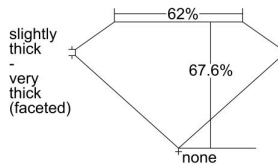

GIA®

FACSIMILE

GIA REPORT 6224435434

Verify this report at GIA.edu

GIA NATURAL DIAMOND DOSSIER®

May 05, 2022
GIA Report Number 6224435434
Shape and Cutting Style ..... Cushion Modified Brilliant
Measurements ..... 4.69 x 4.27 x 2.89 mm

GRADING RESULTS

Carat Weight ..... 0.50 carat
Color Grade ..... J
Clarity Grade SI1

ADDITIONAL GRADING INFORMATION

Polish ..... Excellent
Symmetry ..... Very Good
Fluorescence ..... Faint
Clarity Characteristics ..... Crystal
Inscription(s): GIA 6224435434

PROPORTIONS

Profile not to actual proportions

GRADING SCALES

GIA COLOR SCALE		GIA CLARITY SCALE			
COLORLESS	D	VERY VERY SLIGHTLY INCLUDED	FLAWLESS		
	E		INTERNALLY FLAWLESS		
	F	VERY SLIGHTLY INCLUDED	VVS₁		
	G		VVS₂		
	H		VS₁		
	NEAR COLORLESS	I	SLIGHTLY INCLUDED	VS₂	
		J		SI₁	
		FAINT	K	INCLUDED	SI₂
			L		I₁
			M		I₂
VERT LIGHT	N		INCLUDED	I₃	
	O				
	P				
	Q				
	R				
LIGHT	S				
	T				
	U				
	V				
	W				
	Z