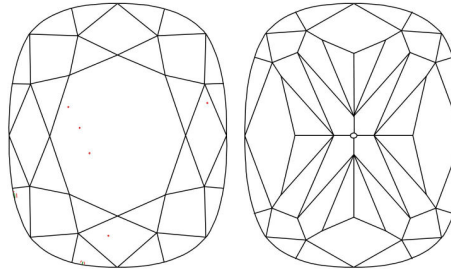

GIA NATURAL DIAMOND GRADING REPORT

May 06, 2022  
 GIA Report Number ..... 6224430851  
 Shape and Cutting Style ..... Cushion Modified Brilliant  
 Measurements ..... 6.20 x 5.30 x 3.66 mm

GRADING RESULTS

Carat Weight ..... 1.00 carat  
 Color Grade ..... D  
 Clarity Grade ..... VVS2

ADDITIONAL GRADING INFORMATION

Polish ..... Very Good  
 Symmetry ..... Excellent  
 Fluorescence ..... None  
 Inscription(s): GIA 6224430851

**Comments:** Additional pinpoints are not shown. Internal graining is not shown.

PROPORTIONS

Profile not to actual proportions

CLARITY CHARACTERISTICS

KEY TO SYMBOLS\*

- Pinpoint
- ◡ Indented Natural

GRADING SCALES

GIA COLOR SCALE		GIA CLARITY SCALE	
COLOURLESS	D	VERY VERY SLIGHTLY INCLUDED	FLAWLESS
	E		INTERNALLY FLAWLESS
	F		VVS <sub>1</sub>
NEAR COLOURLESS	G	VERY SLIGHTLY INCLUDED	VVS <sub>2</sub>
	H		VS <sub>1</sub>
	I		VS <sub>2</sub>
FANT	J	SLIGHTLY INCLUDED	SI <sub>1</sub>
	K		SI <sub>2</sub>
	L		I <sub>1</sub>
VERY LIGHT	M	INCLUDED	I <sub>2</sub>
	N		I <sub>3</sub>
	O		
LIGHT	P		
	Q		
	R		
	S		
	T		
	U		
	V		
W			
X			
Y			
Z			