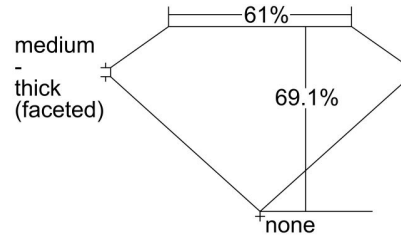

GIA NATURAL DIAMOND GRADING REPORT

May 06, 2022  
 GIA Report Number ..... 6224430851  
 Shape and Cutting Style ..... Cushion Modified Brilliant  
 Measurements ..... 6.20 x 5.30 x 3.66 mm

GRADING RESULTS

Carat Weight ..... 1.00 carat  
 Color Grade ..... D  
 Clarity Grade ..... VVS2

ADDITIONAL GRADING INFORMATION

Polish ..... Very Good  
 Symmetry ..... Excellent  
 Fluorescence ..... None  
 Inscription(s): GIA 6224430851

**Comments:** Additional pinpoints are not shown. Internal graining is not shown.

PROPORTIONS

Profile not to actual proportions

CLARITY CHARACTERISTICS

KEY TO SYMBOLS\*

- Pinpoint
- ◡ Indented Natural

GRADING SCALES