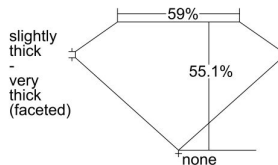

GIA®

FACSIMILE

GIA REPORT 6224406349

Verify this report at GIA.edu

GIA NATURAL DIAMOND DOSSIER®

April 12, 2022
GIA Report Number 6224406349
Shape and Cutting Style ..... Heart Brilliant
Measurements ..... 5.78 x 6.35 x 3.49 mm

GRADING RESULTS

Carat Weight ..... 0.77 carat
Color Grade ..... D
Clarity Grade VS1

ADDITIONAL GRADING INFORMATION

Polish ..... Excellent
Symmetry ..... Excellent
Fluorescence ..... None
Clarity Characteristics ..... Crystal
Inscription(s): GIA 6224406349

PROPORTIONS

Profile not to actual proportions

GRADING SCALES

GIA COLOR SCALE		GIA CLARITY SCALE	
COLORLESS	D	VERY VERY SLIGHTLY INCLUDED	FLAWLESS
	E		INTERNALLY FLAWLESS
	F		VVS₁
	G		VVS₂
	H		VS₁
	I		VS₂
	J		SI₁
	K		SI₂
	L		I₁
	M		I₂
NEAR COLORLESS	N	SLIGHTLY INCLUDED	I₃
	O		
	P		
	Q		
FAINT	R	INCLUDED	
	S		
	T		
	U		
	V		
	W		
	X		
	Y		
VERY LIGHT	Z		
LIGHT