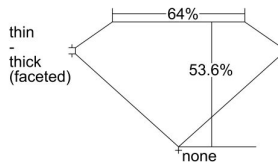

GIA®

FACSIMILE

GIA REPORT 6224373586

Verify this report at GIA.edu

GIA NATURAL DIAMOND DOSSIER®

March 23, 2022
GIA Report Number 6224373586
Shape and Cutting Style ..... Heart Brilliant
Measurements ..... 4.79 x 5.63 x 3.02 mm

GRADING RESULTS

Carat Weight ..... 0.49 carat
Color Grade I
Clarity Grade VS1

ADDITIONAL GRADING INFORMATION

Polish ..... Very Good
Symmetry ..... Very Good
Fluorescence ..... None
Clarity Characteristics..... Feather, Cloud
Inscription(s): GIA 6224373586

PROPORTIONS

Profile not to actual proportions

GRADING SCALES

GIA COLOR SCALE		GIA CLARITY SCALE			
COLORLESS	D	VERY VERY SLIGHTLY INCLUDED	FLAWLESS		
	E		INTERNALLY FLAWLESS		
	F	VERY SLIGHTLY INCLUDED	VS₁		
	G		VS₂		
	H		VS₁		
	NEAR COLORLESS	I	SLIGHTLY INCLUDED	VS₂	
		J		SI₁	
		FAINT	K	INCLUDED	SI₂
			L		I₁
			M		I₂
VERT LIGHT	N	INCLUDED	I₃		
	O				
	P				
	Q				
	R				
	S				
	T				
LIGHT	U				
	V				
	W				
	X				
Y					
Z