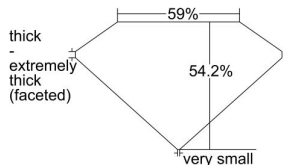

GIA®

FACSIMILE

GIA REPORT 6224322903

Verify this report at GIA.edu

GIA NATURAL DIAMOND DOSSIER®

March 02, 2022
GIA Report Number 6224322903
Shape and Cutting Style ..... Heart Brilliant
Measurements ..... 5.58 x 6.45 x 3.50 mm

GRADING RESULTS

Carat Weight ..... 0.80 carat
Color Grade ..... F
Clarity Grade VS1

ADDITIONAL GRADING INFORMATION

Polish ..... Excellent
Symmetry ..... Very Good
Fluorescence ..... None
Clarity Characteristics..... Crystal, Needle
Inscription(s): GIA 6224322903

PROPORTIONS

Profile not to actual proportions

GRADING SCALES

GIA COLOR SCALE		GIA CLARITY SCALE			
COLORLESS	D	VERY VERY SLIGHTLY INCLUDED	FLAWLESS		
	E		INTERNALLY FLAWLESS		
	F	VERY SLIGHTLY INCLUDED	VVS₁		
	G		VVS₂		
	H		VS₁		
	NEAR COLORLESS	I	SLIGHTLY INCLUDED	VS₂	
		J		SI₁	
		FAINT	K	INCLUDED	SI₂
			L		I₁
			M		I₂
VERT LIGHT	N	LIGHT	I₃		
	O				
	P				
	Q				
	R