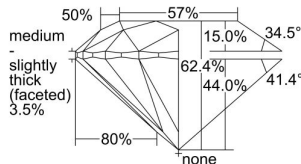

GIA®

FACSIMILE

GIA REPORT 6224311131

Verify this report at GIA.edu

GIA NATURAL DIAMOND DOSSIER®

February 24, 2022
GIA Report Number 6224311131
Shape and Cutting Style ..... Round Brilliant
Measurements ..... 5.11 - 5.14 x 3.20 mm

GRADING RESULTS

Carat Weight ..... 0.51 carat
Color Grade ..... K
Clarity Grade VVS2
Cut Grade ..... Excellent

ADDITIONAL GRADING INFORMATION

Polish ..... Excellent
Symmetry ..... Excellent
Fluorescence ..... Faint
Clarity Characteristics ..... Cloud, Pinpoint
Inscription(s): GIA 6224311131

PROPORTIONS

Profile to actual proportions