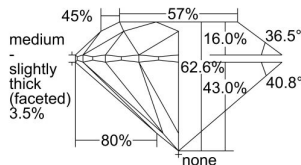

GIA®

FACSIMILE

GIA REPORT 6224285546

Verify this report at GIA.edu

GIA NATURAL DIAMOND DOSSIER®

February 14, 2022
GIA Report Number 6224285546
Shape and Cutting Style ..... Round Brilliant
Measurements ..... 4.40 - 4.43 x 2.76 mm

GRADING RESULTS

Carat Weight ..... 0.33 carat
Color Grade I
Clarity Grade VVS1
Cut Grade ..... Excellent

ADDITIONAL GRADING INFORMATION

Polish ..... Excellent
Symmetry ..... Excellent
Fluorescence ..... Faint
Clarity Characteristics ..... Pinpoint, Cavity
Inscription(s): GIA 6224285546

PROPORTIONS

Profile to actual proportions

GRADING SCALES

GIA COLOR SCALE

COLORED	D
	E
	F
	G
	H
	I
	J
NEAR COLORLESS	K
	L
	M
	N
	O
	P
	Q
	R
	S
	T
	U
	V
	W
	X
	Y
	Z

GIA CLARITY SCALE

FLAWLESS	VERY VERY SLIGHTLY INCLUDED	VVS₁	VVS₂	VS₁	VS₂	SI₁	SI₂	I₁	I₂	I₃	
											FLAWLESS
INTERNALLY FLAWLESS											

GIA CUT SCALE

EXCELLENT
VERY GOOD
GOOD
FAIR
POOR