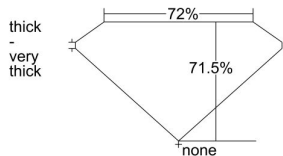

GIA®

FACSIMILE

GIA REPORT 6224249365

Verify this report at GIA.edu

GIA NATURAL DIAMOND DOSSIER®

January 24, 2022
GIA Report Number 6224249365
Shape and Cutting Style ..... Square Modified Brilliant
Measurements ..... 4.35 x 4.29 x 3.07 mm

GRADING RESULTS

Carat Weight ..... 0.50 carat
Color Grade ..... F
Clarity Grade VS1

ADDITIONAL GRADING INFORMATION

Polish ..... Excellent
Symmetry ..... Good
Fluorescence ..... Faint
Clarity Characteristics..... Crystal, Cavity, Cloud, Pinpoint
Inscription(s): GIA 6224249365

PROPORTIONS

Profile not to actual proportions

GRADING SCALES

GIA COLOR SCALE		GIA CLARITY SCALE			
COLORLESS	D	VERY VERY SLIGHTLY INCLUDED	FLAWLESS		
	E		INTERNALLY FLAWLESS		
	F	VERY SLIGHTLY INCLUDED	VS₁		
	G		VS₂		
	H		VS₁		
	NEAR COLORLESS	I	SLIGHTLY INCLUDED	VS₂	
		J		SI₁	
		FAINT	K	INCLUDED	SI₂
			L		I₁
			M		I₂
VERT LIGHT	N	LIGHT	I₃		
	O				
	P				
	Q				
	R