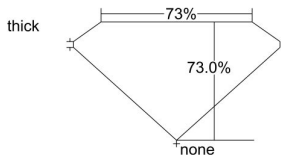

GIA®

FACSIMILE

GIA REPORT 6224213033

Verify this report at GIA.edu

GIA NATURAL DIAMOND DOSSIER®

January 03, 2022
GIA Report Number 6224213033
Shape and Cutting Style ..... Square Modified Brilliant
Measurements ..... 4.83 x 4.80 x 3.50 mm

GRADING RESULTS

Carat Weight ..... 0.70 carat
Color Grade ..... E
Clarity Grade VS1

ADDITIONAL GRADING INFORMATION

Polish ..... Excellent
Symmetry ..... Very Good
Fluorescence ..... None
Clarity Characteristics..... Cloud, Needle, Pinpoint
Inscription(s): GIA 6224213033

PROPORTIONS

Profile not to actual proportions

GRADING SCALES

GIA COLOR SCALE		GIA CLARITY SCALE			
COLORLESS	D	VERY VERY SLIGHTLY INCLUDED	FLAWLESS		
	E		INTERNALLY FLAWLESS		
	F	VERY SLIGHTLY INCLUDED	VVS₁		
	G		VVS₂		
	H		VS₁		
	NEAR COLORLESS	I	SLIGHTLY INCLUDED	VS₂	
		J		SI₁	
		FAINT	K	INCLUDED	SI₂
			L		I₁
			M		I₂
VERT LIGHT	N	LIGHT	I₃		
	O				
	P				
	Q				
	R