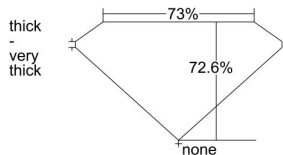

GIA®

FACSIMILE

GIA REPORT 6224148718

Verify this report at GIA.edu

GIA NATURAL DIAMOND DOSSIER®

November 15, 2021
GIA Report Number 6224148718
Shape and Cutting Style ..... Square Modified Brilliant
Measurements ..... 4.77 x 4.76 x 3.46 mm

GRADING RESULTS

Carat Weight ..... 0.70 carat
Color Grade ..... E
Clarity Grade VS1

ADDITIONAL GRADING INFORMATION

Polish ..... Excellent
Symmetry ..... Good
Fluorescence ..... Faint
Clarity Characteristics ..... Crystal
Inscription(s): GIA 6224148718

PROPORTIONS

Profile not to actual proportions

GRADING SCALES

GIA COLOR SCALE		GIA CLARITY SCALE	
COLORLESS	D	VERY VERY SLIGHTLY INCLUDED	FLAWLESS
	E		INTERNALLY FLAWLESS
	F		VVS₁
	G		VVS₂
	H		VS₁
	I		VS₂
NEAR COLORLESS	J	VERY SLIGHTLY INCLUDED	SI₁
	K		SI₂
	L		I₁
	M		I₂
FAINT	N	SLIGHTLY INCLUDED	I₃
	O		
	P		
VERY LIGHT	Q	INCLUDED	
	R		
	S		
LIGHT	T		
	U		
	V		
	W		
	X		
	Y		
	Z