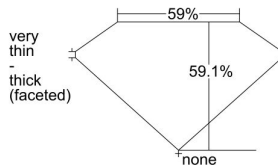

GIA®

FACSIMILE

GIA REPORT 6224147371

Verify this report at GIA.edu

GIA NATURAL DIAMOND DOSSIER®

November 11, 2021
GIA Report Number 6224147371
Shape and Cutting Style ..... Heart Brilliant
Measurements ..... 4.20 x 4.97 x 2.94 mm

GRADING RESULTS

Carat Weight ..... 0.35 carat
Color Grade ..... E
Clarity Grade VS1

ADDITIONAL GRADING INFORMATION

Polish ..... Excellent
Symmetry ..... Good
Fluorescence ..... None
Clarity Characteristics ..... Feather, Pinpoint
Inscription(s): GIA 6224147371

PROPORTIONS

Profile not to actual proportions

GRADING SCALES

GIA COLOR SCALE		GIA CLARITY SCALE	
COLORLESS	D	VERY VERY SLIGHTLY INCLUDED	FLAWLESS
	E		INTERNALLY FLAWLESS
	F		VS₁
	G		VS₂
	H		VS₁
	I		VS₂
	J		SI₁
	K		SI₂
	L		I₁
	M		I₂
NEAR COLORLESS	N	SLIGHTLY INCLUDED	I₃
	O		
	P		
	Q		
FAINT	R		
	S		
	T		
	U		
VERY LIGHT	V		
	W		
	X		
	Y		
LIGHT	Z