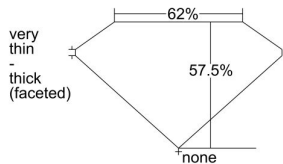

GIA®

FACSIMILE

GIA REPORT 6224144418

Verify this report at GIA.edu

GIA NATURAL DIAMOND DOSSIER®

November 11, 2021
GIA Report Number 6224144418
Shape and Cutting Style ..... Heart Brilliant
Measurements ..... 4.68 x 5.35 x 3.07 mm

GRADING RESULTS

Carat Weight ..... 0.43 carat
Color Grade ..... G
Clarity Grade VVS2

ADDITIONAL GRADING INFORMATION

Polish ..... Excellent
Symmetry ..... Good
Fluorescence ..... None
Clarity Characteristics ..... Cloud
Inscription(s): GIA 6224144418

PROPORTIONS

Profile not to actual proportions

GRADING SCALES

GIA COLOR SCALE		GIA CLARITY SCALE	
NEAR COLORLESS	D	VERY VERY SLIGHTLY INCLUDED	FLAWLESS
	E		INTERNALLY FLAWLESS
	F		VVS₁
	G		VVS₂
	H		VS₁
	I		VS₂
	J		SI₁
	K		SI₂
	L		I₁
	M		I₂
FAINT	N	SLIGHTLY INCLUDED	I₃
	O		
	P		
	Q		
VERY LIGHT	R	INCLUDED	
	S		
	T		
	U		
	V		
	W		
	X		
	Y		
LIGHT	Z