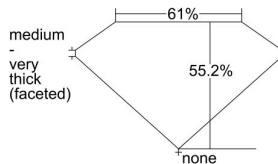

GIA®

FACSIMILE

GIA REPORT 6224144342

Verify this report at GIA.edu

GIA NATURAL DIAMOND DOSSIER®

November 11, 2021
GIA Report Number 6224144342
Shape and Cutting Style ..... Heart Brilliant
Measurements ..... 4.39 x 5.14 x 2.84 mm

GRADING RESULTS

Carat Weight ..... 0.40 carat
Color Grade ..... D
Clarity Grade VVS1

ADDITIONAL GRADING INFORMATION

Polish ..... Excellent
Symmetry ..... Good
Fluorescence ..... None
Clarity Characteristics ..... Pinpoint, Feather
Inscription(s): GIA 6224144342

PROPORTIONS

Profile not to actual proportions

GRADING SCALES

GIA COLOR SCALE		GIA CLARITY SCALE	
COLORLESS	D	VERY VERY SLIGHTLY INCLUDED	FLAWLESS
	E		INTERNALLY FLAWLESS
	F		VVS₁
	G		VVS₂
	H		VS₁
	I		VS₂
	J		SI₁
	K		SI₂
	L		I₁
	M		I₂
NEAR COLORLESS	N	SLIGHTLY INCLUDED	I₃
	O		
	P		
	Q		
FAINT	R		
	S		
	T		
	U		
VERT LIGHT	V		
	W		
	X		
	Y		
LIGHT	Z