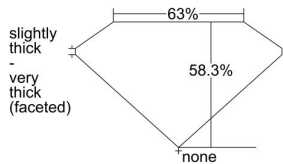

GIA®

FACSIMILE

GIA REPORT 6224076737

Verify this report at GIA.edu

GIA NATURAL DIAMOND DOSSIER®

January 31, 2022
GIA Report Number **6224076737**
Shape and Cutting Style ..... **Heart Brilliant**
Measurements ..... **4.64 x 5.45 x 3.18 mm**

GRADING RESULTS

Carat Weight ..... **0.50 carat**
Color Grade ..... **D**
Clarity Grade ..... **Internally Flawless**

ADDITIONAL GRADING INFORMATION

Polish ..... **Excellent**
Symmetry ..... **Very Good**
Fluorescence ..... **None**
Clarity Characteristics... **Surface Graining, Minor Details of Polish**
Inscription(s): **GIA 6224076737**

PROPORTIONS

Profile not to actual proportions

GRADING SCALES

GIA COLOR SCALE		GIA CLARITY SCALE			
COLORLESS	D	VERY VERY SLIGHTLY INCLUDED	FLAWLESS		
	E		INTERNALLY FLAWLESS		
	F		VVS₁		
	G		VVS₂		
	NEAR COLORLESS	H	VERY SLIGHTLY INCLUDED	VS₁	
		I		VS₂	
		FAINT	J	SLIGHTLY INCLUDED	SI₁
			K		SI₂
	L		I₁		
	VERT LIGHT		M	INCLUDED	I₂
N			I₃		
O					
LIGHT	P				
	Q				
	R				
	S				
	T				
	U				
	V				
W					
X					
Y					
Z