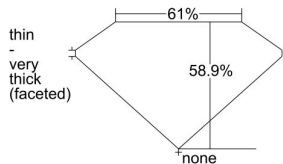

GIA®

FACSIMILE

GIA REPORT 6224076632

Verify this report at GIA.edu

GIA NATURAL DIAMOND DOSSIER®

October 13, 2021
GIA Report Number **6224076632**
Shape and Cutting Style ..... **Heart Brilliant**
Measurements ..... **4.42 x 5.13 x 3.02 mm**

GRADING RESULTS

Carat Weight ..... **0.40 carat**
Color Grade ..... **G**
Clarity Grade **VVS2**

ADDITIONAL GRADING INFORMATION

Polish ..... **Excellent**
Symmetry ..... **Very Good**
Fluorescence ..... **Faint**
Clarity Characteristics..... **Needle, Pinpoint, Indented Natural**
Inspection(s): **GIA 6224076632**

PROPORTIONS

Profile not to actual proportions

GRADING SCALES

GIA COLOR SCALE		GIA CLARITY SCALE			
COLORLESS	D	VERY VERY SLIGHTLY INCLUDED	FLAWLESS		
	E		INTERNALLY FLAWLESS		
	F	VERY SLIGHTLY INCLUDED	VVS₁		
	G		VVS₂		
	H		VS₁		
	NEAR COLORLESS	I	SLIGHTLY INCLUDED	VS₂	
		J		SI₁	
		FAINT	K	INCLUDED	SI₂
			L		I₁
			M		I₂
VERT LIGHT	N	LIGHT	I₃		
	O				
	P				
	Q				
	R