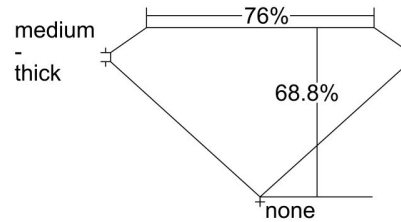

GIA NATURAL DIAMOND GRADING REPORT

September 16, 2021

GIA Report Number 6224022999

Shape and Cutting Style ..... Square Modified Brilliant

Measurements ..... 5.79 x 5.62 x 3.87 mm

GRADING RESULTS

Carat Weight ..... 1.00 carat

Color Grade ..... G

Clarity Grade VS1

ADDITIONAL GRADING INFORMATION

Polish ..... Excellent

Symmetry ..... Good

Fluorescence ..... None

Inscription(s): GIA 6224022999

PROPORTIONS

Profile not to actual proportions