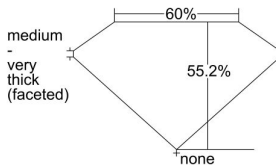

GIA®

FACSIMILE

GIA REPORT 6223410242

Verify this report at GIA.edu

GIA NATURAL DIAMOND DOSSIER®

April 14, 2022
GIA Report Number 6223410242
Shape and Cutting Style ..... Heart Brilliant
Measurements ..... 4.75 x 5.15 x 2.84 mm

GRADING RESULTS

Carat Weight ..... 0.41 carat
Color Grade ..... G
Clarity Grade VS1

ADDITIONAL GRADING INFORMATION

Polish ..... Excellent
Symmetry ..... Very Good
Fluorescence ..... None
Clarity Characteristics ..... Feather
Inscription(s): GIA 6223410242

PROPORTIONS

Profile not to actual proportions

GRADING SCALES

GIA COLOR SCALE		GIA CLARITY SCALE			
COLORLESS	D	VERY VERY SLIGHTLY INCLUDED	FLAWLESS		
	E		INTERNALLY FLAWLESS		
	F		VVS₁		
	NEAR COLORLESS	G	VERY SLIGHTLY INCLUDED	VVS₂	
		H		VS₁	
		FANT	I	SLIGHTLY INCLUDED	VS₂
			J		SI₁
	LIGHT	K	INCLUDED	SI₂	
		L		I₁	
		M		I₂	
N		NOT GRADED	I₃		
O					
P					
Q					
R					
S					
T					
U					
V					
W					
X					
Y					
Z