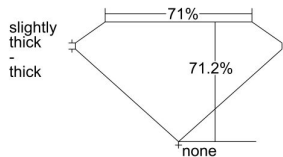

GIA®

FACSIMILE

GIA REPORT 6223249128

Verify this report at GIA.edu

GIA NATURAL DIAMOND DOSSIER®

January 25, 2022
GIA Report Number 6223249128
Shape and Cutting Style ..... Square Modified Brilliant
Measurements ..... 4.45 x 4.37 x 3.11 mm

GRADING RESULTS

Carat Weight ..... 0.51 carat
Color Grade ..... E
Clarity Grade VS1

ADDITIONAL GRADING INFORMATION

Polish ..... Very Good
Symmetry ..... Good
Fluorescence ..... None
Clarity Characteristics ..... Crystal
Inscription(s): GIA 6223249128

PROPORTIONS

Profile not to actual proportions

GRADING SCALES

GIA COLOR SCALE		GIA CLARITY SCALE			
COLORLESS	D	VERY VERY SLIGHTLY INCLUDED	FLAWLESS		
	E		INTERNALLY FLAWLESS		
	F	VERY SLIGHTLY INCLUDED	VS₁		
	G		VS₂		
	H		VS₁		
	NEAR COLORLESS	I	SLIGHTLY INCLUDED	VS₂	
		J		SI₁	
		FAINT	K	INCLUDED	SI₂
			L		I₁
			M		I₂
VERT LIGHT	N	LIGHT	I₃		
	O				
	P				
	Q				
	R				
	S