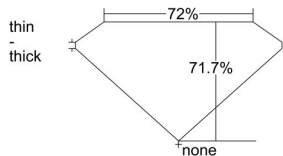

GIA®

FACSIMILE

GIA REPORT 6217997433

Verify this report at GIA.edu

GIA NATURAL DIAMOND DOSSIER®

September 02, 2021
GIA Report Number 6217997433
Shape and Cutting Style ..... Square Modified Brilliant
Measurements ..... 3.86 x 3.81 x 2.73 mm

GRADING RESULTS

Carat Weight ..... 0.32 carat
Color Grade ..... F
Clarity Grade VVS1

ADDITIONAL GRADING INFORMATION

Polish ..... Excellent
Symmetry ..... Good
Fluorescence ..... None
Clarity Characteristics..... Pinpoint, Chip, Natural, Extra Facet
Inscription(s): GIA 6217997433

PROPORTIONS

Profile not to actual proportions

GRADING SCALES

GIA COLOR SCALE		GIA CLARITY SCALE			
COLORLESS	D	VERY VERY SLIGHTLY INCLUDED	FLAWLESS		
	E		INTERNALLY FLAWLESS		
	F		VVS₁		
	NEAR COLORLESS	G	VERY SLIGHTLY INCLUDED	VVS₂	
		H		VS₁	
		FAINT	I	SLIGHTLY INCLUDED	VS₂
			J		SI₁
			K		SI₂
	LIGHT	L	INCLUDED	I₁	
		M		I₂	
N		I₃			
O					
P					
Q					
R