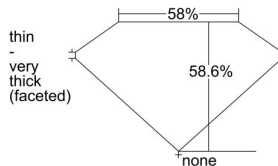

GIA®

FACSIMILE

GIA REPORT 6217984324

Verify this report at GIA.edu

GIA NATURAL DIAMOND DOSSIER®

August 24, 2021
GIA Report Number 6217984324
Shape and Cutting Style ..... Heart Brilliant
Measurements ..... 4.60 x 5.40 x 3.16 mm

GRADING RESULTS

Carat Weight ..... 0.46 carat
Color Grade ..... F
Clarity Grade VS1

ADDITIONAL GRADING INFORMATION

Polish ..... Excellent
Symmetry ..... Good
Fluorescence ..... None
Clarity Characteristics..... Crystal, Pinpoint, Indented Natural
Inspection(s): GIA 6217984324

PROPORTIONS

Profile not to actual proportions

GRADING SCALES

GIA COLOR SCALE		GIA CLARITY SCALE			
COLORLESS	D	VERY VERY SLIGHTLY INCLUDED	FLAWLESS		
	E		INTERNALLY FLAWLESS		
	F	VERY SLIGHTLY INCLUDED	VS₁		
	G		VS₂		
	H		VS₁		
	NEAR COLORLESS	I	SLIGHTLY INCLUDED	VS₂	
		J		SI₁	
		FAINT	K	INCLUDED	SI₂
			L		I₁
			M		I₂
VERT LIGHT	N	INCLUDED	I₃		
	O				
	P				
	Q				
	R				
LIGHT	S				
	T				
	U				
	V				
	W				
	X				
	Y				
	Z