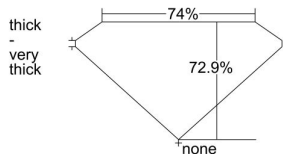

GIA®

FACSIMILE

GIA REPORT 6217973055

Verify this report at GIA.edu

GIA NATURAL DIAMOND DOSSIER®

August 30, 2021
GIA Report Number 6217973055
Shape and Cutting Style ..... Square Modified Brilliant
Measurements ..... 4.31 x 4.24 x 3.09 mm

GRADING RESULTS

Carat Weight ..... 0.51 carat
Color Grade ..... G
Clarity Grade VVS1

ADDITIONAL GRADING INFORMATION

Polish ..... Excellent
Symmetry ..... Very Good
Fluorescence ..... None
Clarity Characteristics..... Chip, Extra Facet
Inscription(s): GIA 6217973055

PROPORTIONS

Profile not to actual proportions

GRADING SCALES

GIA COLOR SCALE		GIA CLARITY SCALE			
COLORLESS	D	VERY VERY SLIGHTLY INCLUDED	FLAWLESS		
	E		INTERNALLY FLAWLESS		
	F		VVS₁		
	NEAR COLORLESS	G	VVS₂		
		H	VERY SLIGHTLY INCLUDED	VS₁	
		I		VS₂	
		J		SLIGHTLY INCLUDED	SI₁
		K	SI₂		
	FAINT	L	INCLUDED	I₁	
		M		I₂	
N		I₃			
O					
VERT LIGHT		P			
		Q			
		R			
		S			
	LIGHT	T			
		U			
		V			
		W			
X					
Y					
Z