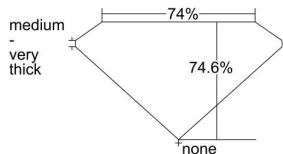

GIA®

FACSIMILE

GIA REPORT 6214987343

Verify this report at GIA.edu

GIA NATURAL DIAMOND DOSSIER®

August 24, 2021
GIA Report Number 6214987343
Shape and Cutting Style ..... Square Modified Brilliant
Measurements ..... 5.08 x 4.97 x 3.71 mm

GRADING RESULTS

Carat Weight ..... 0.80 carat
Color Grade ..... H
Clarity Grade VS1

ADDITIONAL GRADING INFORMATION

Polish ..... Excellent
Symmetry ..... Good
Fluorescence ..... None
Clarity Characteristics ..... Crystal, Pinpoint
Inscription(s): GIA 6214987343

PROPORTIONS

Profile not to actual proportions

GRADING SCALES

GIA COLOR SCALE		GIA CLARITY SCALE			
COLORLESS	D	VERY VERY SLIGHTLY INCLUDED	FLAWLESS		
	E		INTERNALLY FLAWLESS		
	F		VVS₁		
	G		VVS₂		
	NEAR COLORLESS	H	VERY SLIGHTLY INCLUDED	VS₁	
		I		VS₂	
		FAINT	J	SLIGHTLY INCLUDED	I₁
			K		I₂
	L		I₃		
	VERTICALLY COLORLESS		M	INCLUDED	
N					
O					
P					
Q					
R					
LIGHT	S				
	T				
	U				
	V				
	W				
	X				
Y					
Z