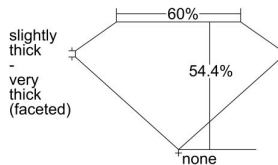

GIA®

FACSIMILE

GIA REPORT 6214906649

Verify this report at GIA.edu

GIA NATURAL DIAMOND DOSSIER®

July 28, 2021
GIA Report Number 6214906649
Shape and Cutting Style ..... Heart Brilliant
Measurements ..... 4.93 x 5.49 x 2.99 mm

GRADING RESULTS

Carat Weight ..... 0.50 carat
Color Grade I
Clarity Grade VS1

ADDITIONAL GRADING INFORMATION

Polish ..... Excellent
Symmetry ..... Good
Fluorescence ..... Faint
Clarity Characteristics..... Cloud, Feather
Inscription(s): GIA 6214906649

PROPORTIONS

Profile not to actual proportions

GRADING SCALES

GIA COLOR SCALE		GIA CLARITY SCALE			
COLORLESS	D	VERY VERY SLIGHTLY INCLUDED	FLAWLESS		
	E		INTERNALLY FLAWLESS		
	F	VERY SLIGHTLY INCLUDED	VVS₁		
	G		VVS₂		
	H		VS₁		
	NEAR COLORLESS	I	SLIGHTLY INCLUDED	VS₂	
		J		SI₁	
		FAINT	K	INCLUDED	SI₂
			L		I₁
			M		I₂
VERT LIGHT			N	INCLUDED	I₃
			O		
			P		
	Q				
LIGHT	R				
	S				
	T				
	U				
	V				
	W				
	X				
	Y				
	Z