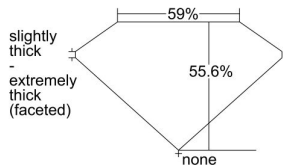

GIA®

FACSIMILE

GIA REPORT 6214839771

Verify this report at GIA.edu

GIA NATURAL DIAMOND DOSSIER®

July 06, 2021
GIA Report Number 6214839771
Shape and Cutting Style ..... Heart Brilliant
Measurements ..... 4.99 x 5.26 x 2.93 mm

GRADING RESULTS

Carat Weight ..... 0.50 carat
Color Grade ..... H
Clarity Grade VS2

ADDITIONAL GRADING INFORMATION

Polish ..... Very Good
Symmetry ..... Good
Fluorescence ..... Faint
Clarity Characteristics..... Twinning Wisp, Indented Natural
Inscription(s): GIA 6214839771

PROPORTIONS

Profile not to actual proportions

GRADING SCALES

GIA COLOR SCALE		GIA CLARITY SCALE			
COLORLESS	D	VERY VERY SLIGHTLY INCLUDED	FLAWLESS		
	E		INTERNALLY FLAWLESS		
	F	VERY SLIGHTLY INCLUDED	VS₁		
	G		VS₂		
	H		VS₁		
	NEAR COLORLESS	I	SLIGHTLY INCLUDED	SI₁	
		J		SI₂	
		FAINT	K	INCLUDED	I₁
			L		I₂
			M		I₃
VERT LIGHT	N				
	O				
	P				
	Q				
	R				
	S				
	T				
LIGHT	U				
	V				
	W				
	X				
Y					
Z