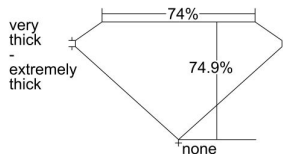

GIA®

FACSIMILE

GIA REPORT 6214838206

Verify this report at GIA.edu

GIA NATURAL DIAMOND DOSSIER®

July 06, 2021
GIA Report Number 6214838206
Shape and Cutting Style ..... Square Modified Brilliant
Measurements ..... 4.63 x 4.62 x 3.46 mm

GRADING RESULTS

Carat Weight ..... 0.70 carat
Color Grade ..... J
Clarity Grade SI1

ADDITIONAL GRADING INFORMATION

Polish ..... Excellent
Symmetry ..... Good
Fluorescence ..... None
Clarity Characteristics ..... Crystal, Cloud
Inscription(s): GIA 6214838206

PROPORTIONS

Profile not to actual proportions

GRADING SCALES

GIA COLOR SCALE		GIA CLARITY SCALE		
COLORLESS	D	VERY VERY SLIGHTLY INCLUDED	FLAWLESS	
	E		INTERNALLY FLAWLESS	
	F		VVS₁	
	NEAR COLORLESS	G	VERY SLIGHTLY INCLUDED	VVS₂
		H		VS₁
		I	SLIGHTLY INCLUDED	VS₂
		J		SI₁
		K		SI₂
	FAINT	L	INCLUDED	I₁
		M		I₂
N		I₃		
O				
VERT LIGHT		P		
		Q		
		R		
		S		
LIGHT	T			
	U			
	V			
	W			
	X			
	Y			
	Z