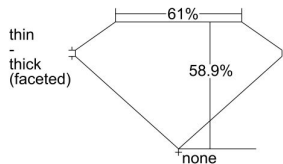

GIA®

FACSIMILE

GIA REPORT 6214827140

Verify this report at GIA.edu

GIA NATURAL DIAMOND DOSSIER®

June 28, 2021
GIA Report Number 6214827140
Shape and Cutting Style ..... Heart Brilliant
Measurements ..... 4.13 x 4.83 x 2.85 mm

GRADING RESULTS

Carat Weight ..... 0.32 carat
Color Grade ..... F
Clarity Grade VVS1

ADDITIONAL GRADING INFORMATION

Polish ..... Very Good
Symmetry ..... Good
Fluorescence ..... None
Clarity Characteristics ..... Chip
Inscription(s): GIA 6214827140

PROPORTIONS

Profile not to actual proportions

GRADING SCALES

GIA COLOR SCALE		GIA CLARITY SCALE			
COLORLESS	D	VERY VERY SLIGHTLY INCLUDED	FLAWLESS		
	E		INTERNALLY FLAWLESS		
	F	VERY SLIGHTLY INCLUDED	VVS₁		
	G		VVS₂		
	H		VS₁		
	NEAR COLORLESS	I	SLIGHTLY INCLUDED	VS₂	
		J		SI₁	
		FAINT	K	INCLUDED	SI₂
			L		I₁
			M		I₂
VERT LIGHT	N	INCLUDED	I₃		
	O				
	P				
	Q				
	R				
LIGHT	S				
	T				
	U				
	V				
	W				
	X				
	Y				
	Z