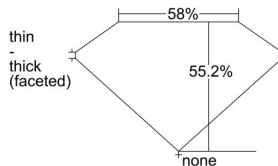

GIA®

FACSIMILE

GIA REPORT 6214803807

Verify this report at gia.edu

GIA NATURAL DIAMOND DOSSIER®

June 21, 2021
GIA Report Number 6214803807
Shape and Cutting Style ..... Heart Brilliant
Measurements ..... 5.06 x 5.49 x 3.03 mm

GRADING RESULTS

Carat Weight ..... 0.50 carat
Color Grade ..... D
Clarity Grade VS1

ADDITIONAL GRADING INFORMATION

Polish ..... Very Good
Symmetry ..... Good
Fluorescence ..... Faint
Clarity Characteristics ..... Feather
Inscription(s): GIA 6214803807

PROPORTIONS

Profile not to actual proportions

GRADING SCALES

GIA COLOR SCALE		GIA CLARITY SCALE			
COLORLESS	D	VERY VERY SLIGHTLY INCLUDED	FLAWLESS		
	E		INTERNALLY FLAWLESS		
	F	VERY SLIGHTLY INCLUDED	VVS₁		
	G		VVS₂		
	H		VS₁		
	NEAR COLORLESS	I	SLIGHTLY INCLUDED	VS₂	
		J		SI₁	
		FAINT	K	INCLUDED	SI₂
			L		I₁
			M		I₂
VERT LIGHT	N	LIGHT	I₃		
	O				
	P				
	Q				
	R