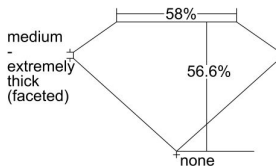

GIA®

FACSIMILE

GIA REPORT 6214784833

Verify this report at GIA.edu

GIA NATURAL DIAMOND DOSSIER®

June 15, 2021
GIA Report Number 6214784833
Shape and Cutting Style ..... Heart Brilliant
Measurements ..... 4.13 x 4.52 x 2.56 mm

GRADING RESULTS

Carat Weight ..... 0.30 carat
Color Grade ..... D
Clarity Grade VVS1

ADDITIONAL GRADING INFORMATION

Polish ..... Very Good
Symmetry ..... Good
Fluorescence ..... None
Clarity Characteristics..... Pinpoint, Manufacturing Remnant
Inscription(s): GIA 6214784833

PROPORTIONS

Profile not to actual proportions

GRADING SCALES

GIA COLOR SCALE		GIA CLARITY SCALE			
COLORLESS	D	VERY VERY SLIGHTLY INCLUDED	FLAWLESS		
	E		INTERNALLY FLAWLESS		
	F	VERY SLIGHTLY INCLUDED	VVS₁		
	G		VVS₂		
	H		VS₁		
	NEAR COLORLESS	I	SLIGHTLY INCLUDED	VS₂	
		J		SI₁	
		FAINT	K	INCLUDED	SI₂
			L		I₁
			M		I₂
VERT LIGHT	N	INCLUDED	I₃		
	O				
	P				
	Q				
	R				
LIGHT	S				
	T				
	U				
	V				
	W				
	X				
	Y				
	Z