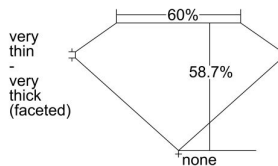

GIA®

FACSIMILE

GIA REPORT 6214728851

Verify this report at GIA.edu

GIA NATURAL DIAMOND DOSSIER®

June 01, 2021
GIA Report Number 6214728851
Shape and Cutting Style ..... Heart Brilliant
Measurements ..... 4.05 x 4.83 x 2.84 mm

GRADING RESULTS

Carat Weight ..... 0.33 carat
Color Grade ..... F
Clarity Grade VVS2

ADDITIONAL GRADING INFORMATION

Polish ..... Excellent
Symmetry ..... Good
Fluorescence ..... None
Clarity Characteristics..... Pinpoint, Internal Graining, Surface Graining

Inscription(s): GIA 6214728851

PROPORTIONS

Profile not to actual proportions

GRADING SCALES

GIA COLOR SCALE		GIA CLARITY SCALE		
NEAR COLORLESS	D	VERY VERY SLIGHTLY INCLUDED	FLAWLESS	
	E		INTERNALLY FLAWLESS	
	F	VERY SLIGHTLY INCLUDED	VVS₁	
	G		VVS₂	
	H		VS₁	
	FAINT	I	SLIGHTLY INCLUDED	VS₂
		J		SI₁
		K	INCLUDED	SI₂
		L		I₁
		M		I₂
VERT LIGHT		N	INCLUDED	I₃
		O		
		P		
	LIGHT	Q		
		R		
		S		
T				
U				
V				
W				
X				
Y				
Z