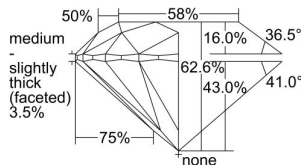

GIA®

FACSIMILE

GIA REPORT 6214170839

Verify this report at GIA.edu

GIA NATURAL DIAMOND DOSSIER®

September 28, 2020
GIA Report Number 6214170839
Shape and Cutting Style ..... Round Brilliant
Measurements ..... 4.68 - 4.71 x 2.94 mm

GRADING RESULTS

Carat Weight ..... 0.40 carat
Color Grade ..... D
Clarity Grade VS2
Cut Grade ..... Excellent

ADDITIONAL GRADING INFORMATION

Polish ..... Excellent
Symmetry ..... Very Good
Fluorescence ..... Faint
Clarity Characteristics ..... Crystal
Inscription(s): GIA 6214170839

PROPORTIONS

Profile to actual proportions

GRADING SCALES

GIA COLOR SCALE	GIA CLARITY SCALE	GIA CUT SCALE	
D	FLAWLESS	EXCELLENT	
E	INTERNALLY FLAWLESS		
F		VVS₁	VERY GOOD
G	VVS₂		
H	VS₁	GOOD	
I	VS₂		
J	SI₁	FAIR	
K	SI₂		
L	I₁	POOR	
M	I₂		
N	I₃		
O			
P			
Q			
R			
S			
T			
U			
V			
W			
X			
Y			
Z