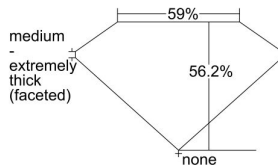

GIA®

FACSIMILE

GIA REPORT 6214070552

Verify this report at GIA.edu

GIA NATURAL DIAMOND DOSSIER®

July 28, 2020
GIA Report Number 6214070552
Shape and Cutting Style ..... Heart Brilliant
Measurements ..... 5.82 x 6.34 x 3.57 mm

GRADING RESULTS

Carat Weight ..... 0.80 carat
Color Grade ..... E
Clarity Grade SI1

ADDITIONAL GRADING INFORMATION

Polish ..... Excellent
Symmetry ..... Very Good
Fluorescence ..... None
Clarity Characteristics ..... Feather
Inscription(s): GIA 6214070552

PROPORTIONS

Profile not to actual proportions

GRADING SCALES

GIA COLOR SCALE		GIA CLARITY SCALE	
COLORLESS	D	VERY VERY SLIGHTLY INCLUDED	FLAWLESS
	E		INTERNALLY FLAWLESS
	F		VVS₁
	G		VVS₂
	H		VS₁
	I		VS₂
	J		SI₁
	K		SI₂
	L		I₁
	M		I₂
NEAR COLORLESS	N	SLIGHTLY INCLUDED	I₃
	O		
	P		
	Q		
FAINT	R		
	S		
	T		
	U		
VERT LIGHT	V		
	W		
	X		
	Y		
LIGHT	Z